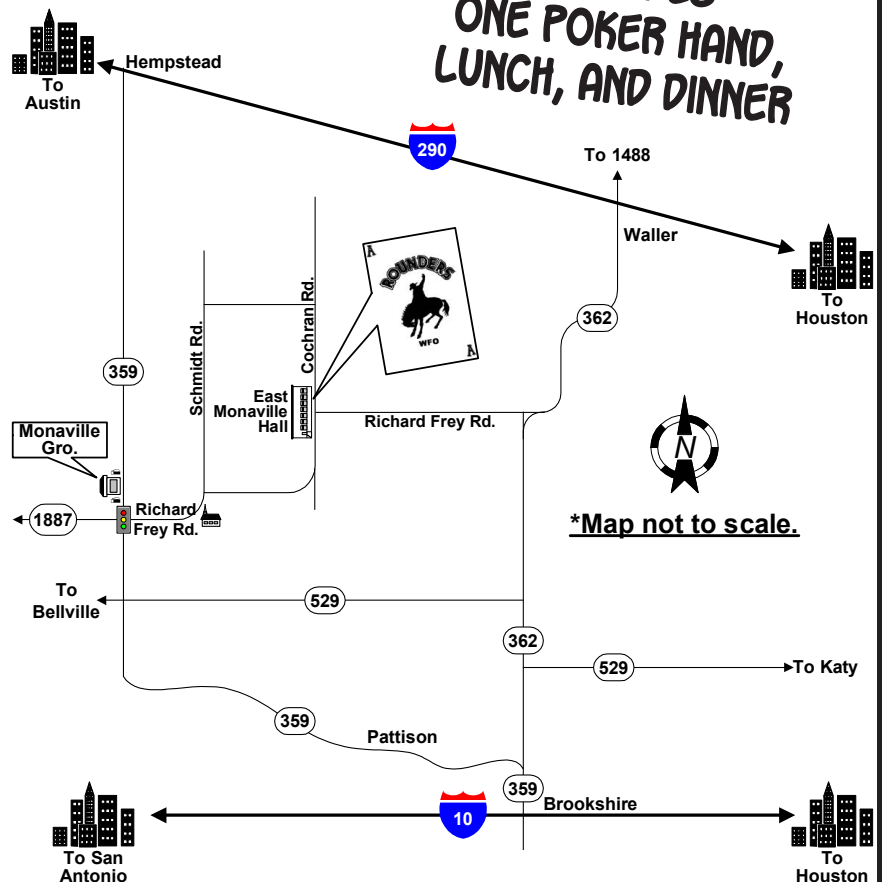

NEED MORE INFO?

E-mail rounders@sbcglobal.net

Phone 713/385.4276

Web www.therounders.org

**CALL BEFORE YOU HAUL... IF IT RAINS, LEAVE THE HORSES BEHIND
AND GATHER IN THE BAR FOR POKER, FOOD, RAFFLE, AND AUCTION!**

**NEGATIVE COGGINS
REQUIRED!**